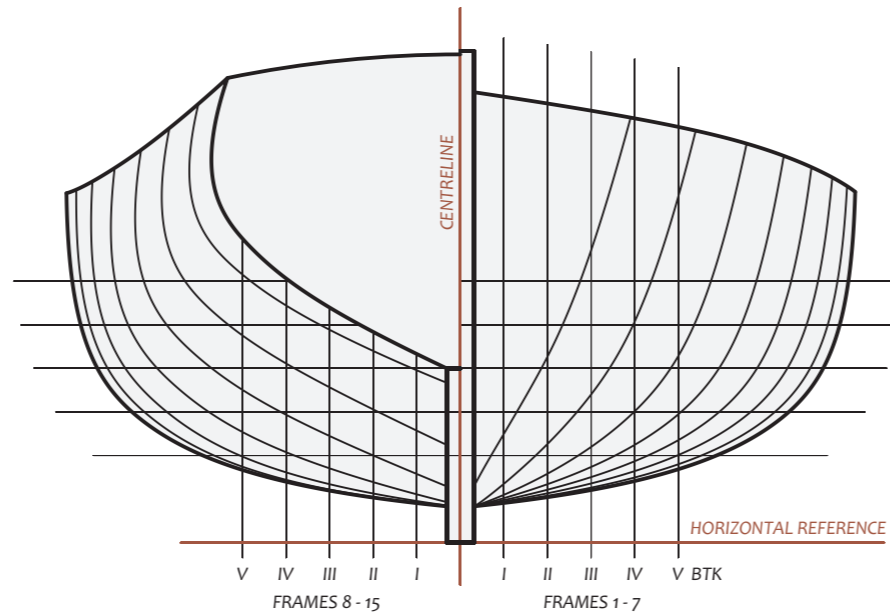

14.5 FOOT PUNT  
**SAM FELTHAM**  
 CONSTRUCTED 2012  
 SCALE: 3/4 INCH = 1 FOOT

**Wooden Boat Museum**  
 of Newfoundland and Labrador

LINES LIFTED IN GLOVERTOWN DURING  
 THE SUMMER OF 2012

TRANSVERSE STATIONS AT  
 10 INCH SPACING

ALL LINES DRAWN TO THE  
 OUTSIDE OF PLANKING