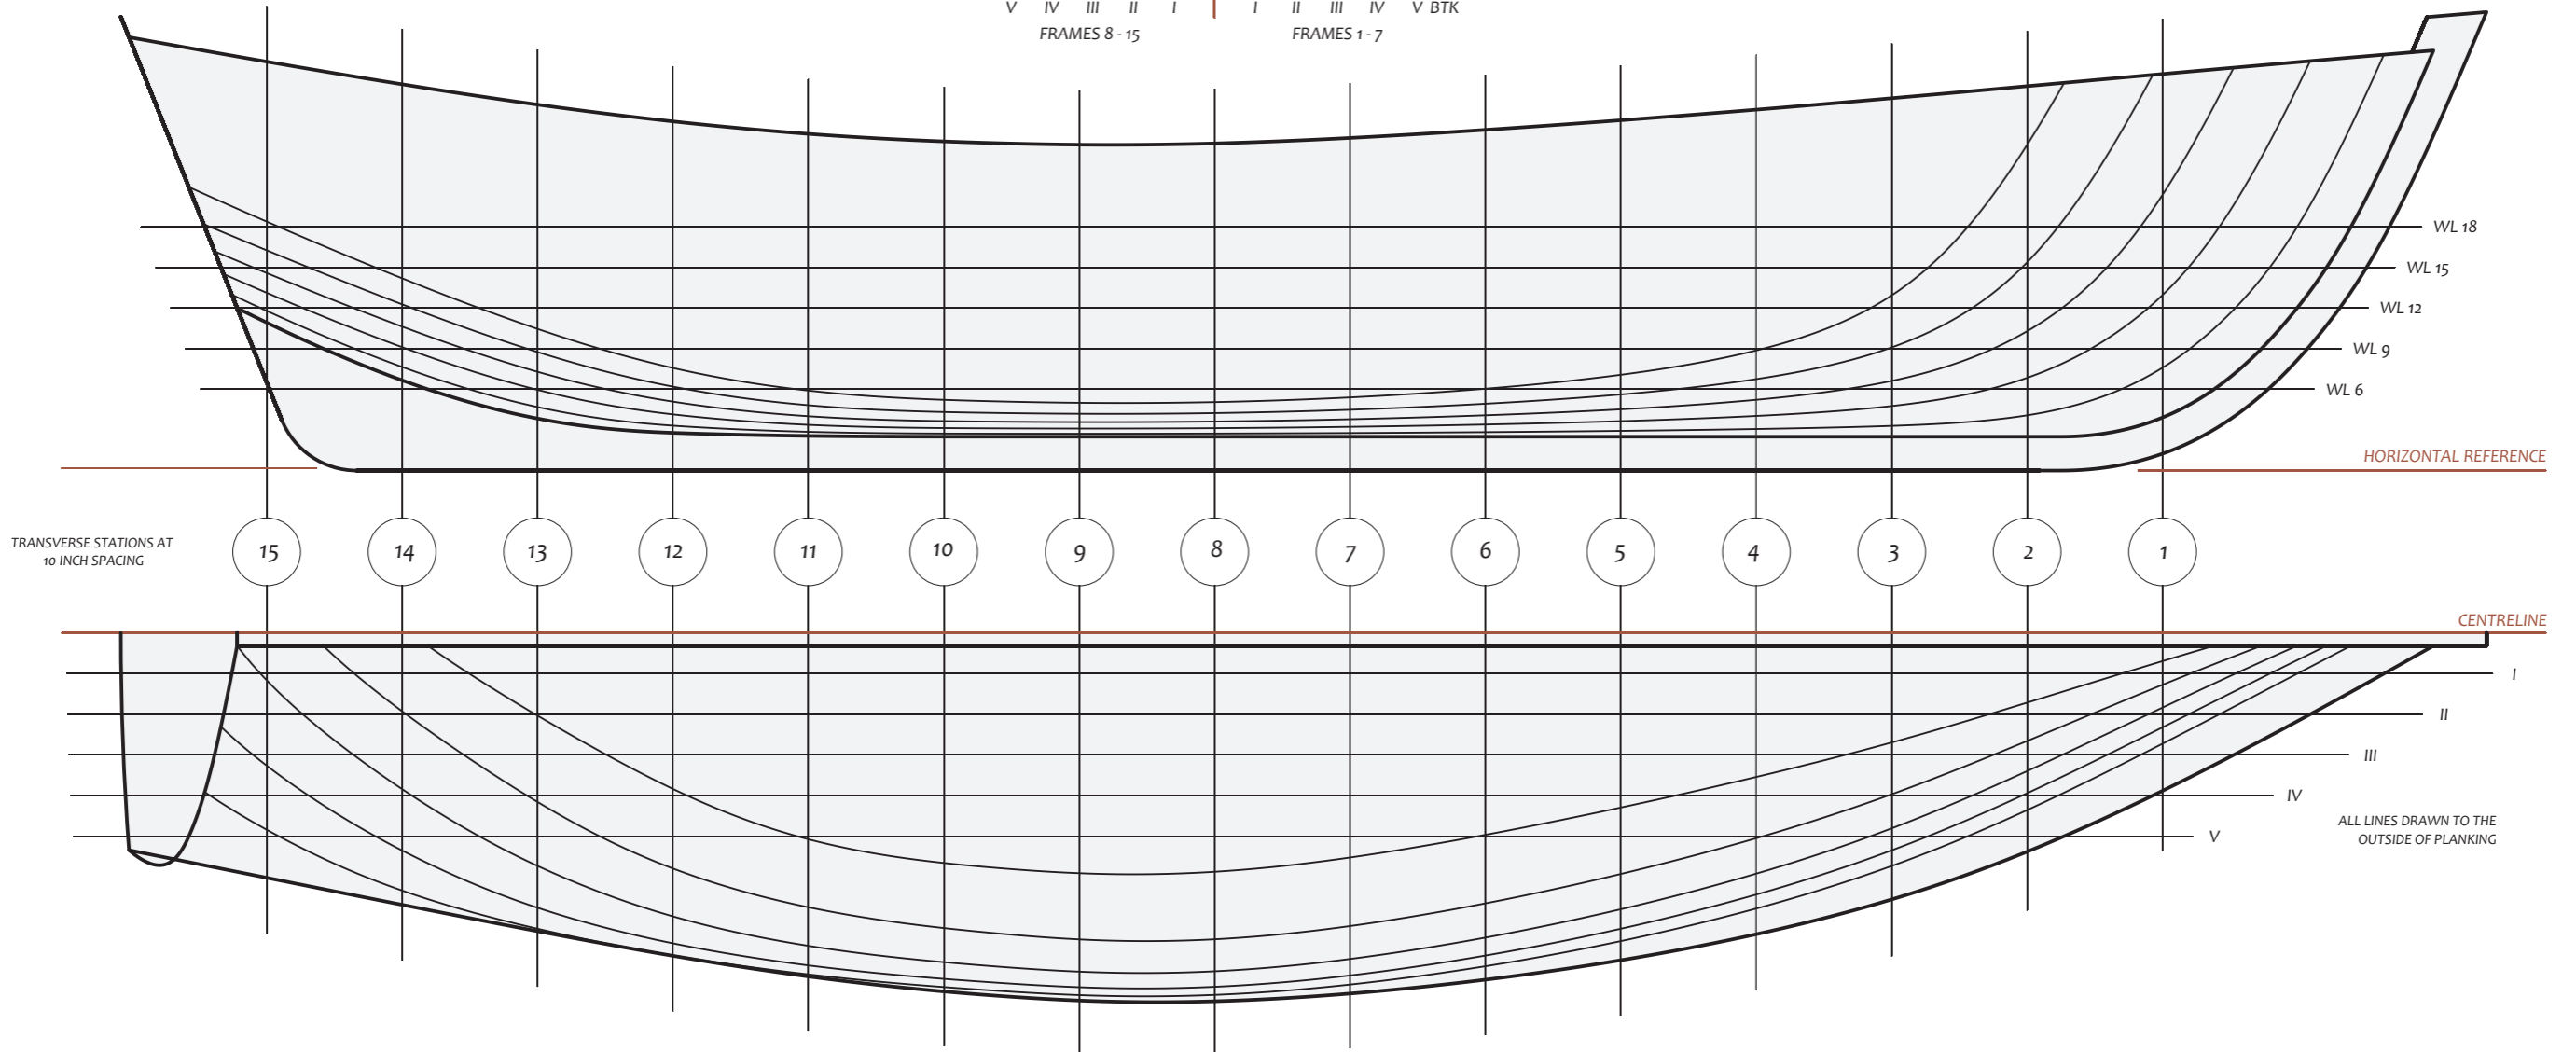

14.5 FOOT PUNT  
**SAM FELTHAM**  
 CONSTRUCTED 2012  
 SCALE: 3/4 INCH = 1 FOOT

**Wooden Boat Museum**  
 of Newfoundland and Labrador

LINES LIFTED IN GLOVERTOWN DURING  
 THE SUMMER OF 2012

TRANSVERSE STATIONS AT  
 10 INCH SPACING

ALL LINES DRAWN TO THE  
 OUTSIDE OF PLANKING